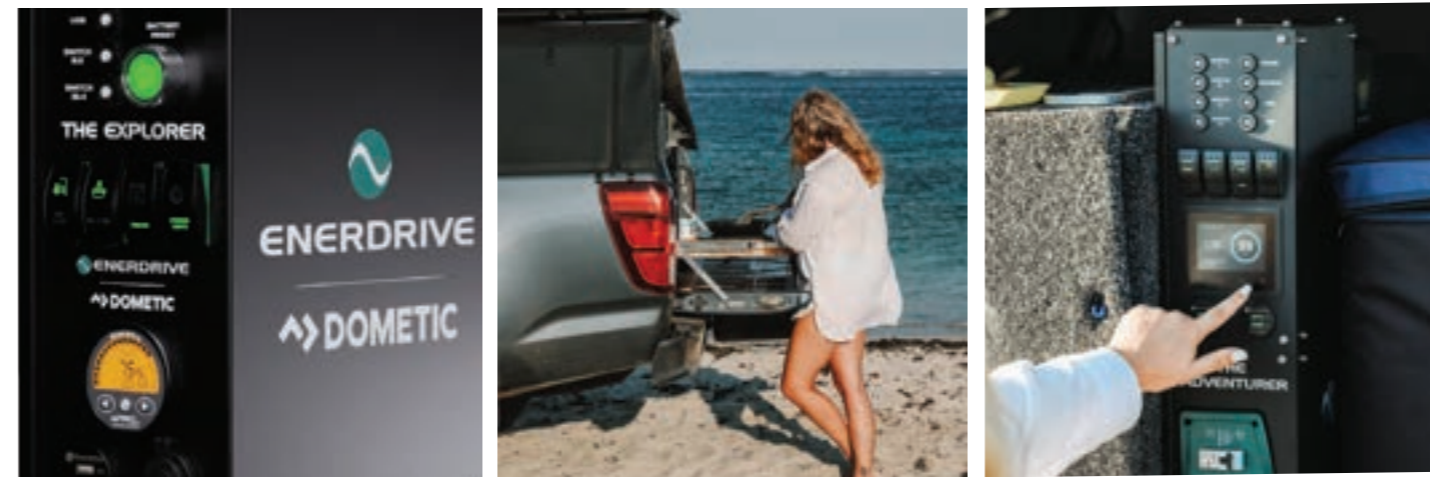

CHOOSE YOUR BATTERY MONITOR

Your choice of either ePRO+ or Simarine Battery Monitoring.

ePRO+:

- Complete battery status information at a glance on a single bank (% , V , A , Ah , W)
- Able to monitor up to 3 battery voltages (eg. House, Start & Generator bank)
- Full battery history information available
- Bluetooth dongle available as optional extra for free smartphone app connectivity

SIMARINE:

- Colour screen
- Able to monitor multiple tank/temps via the main battery shunt
- Optional SCQ50 shunt available for certain models for individual current monitoring of DC2DC, fridge and DC loads
- Free WiFi phone app