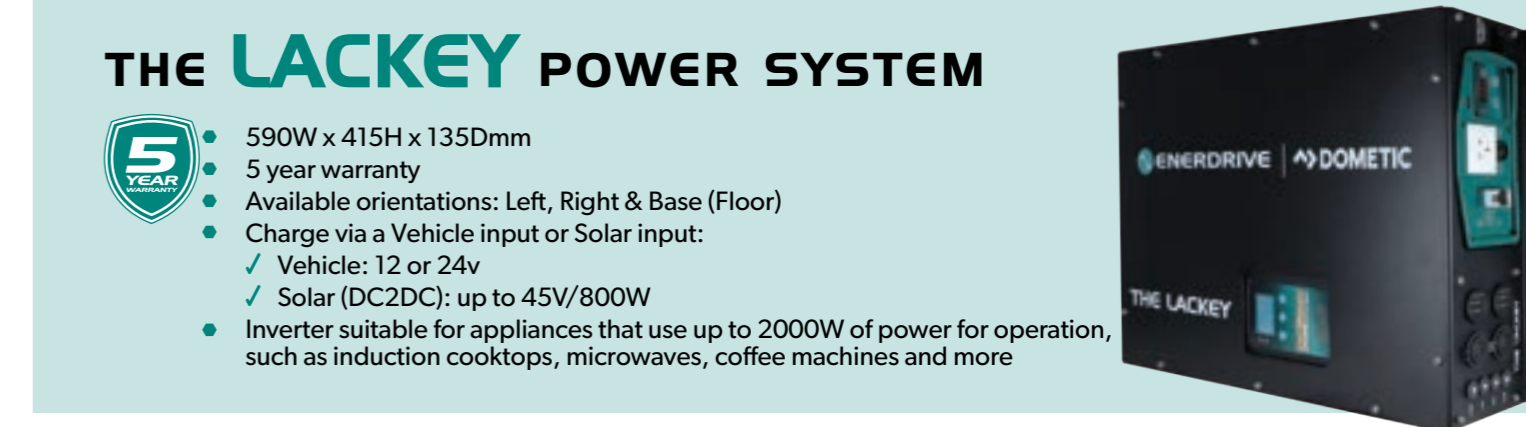

THE LACKEY POWER SYSTEM

- 590W x 415H x 135Dmm
- 5 year warranty
- Available orientations: Left, Right & Base (Floor)
- Charge via a Vehicle input or Solar input:
 - ✓ Vehicle: 12 or 24v
 - ✓ Solar (DC2DC): up to 45V/800W
- Inverter suitable for appliances that use up to 2000W of power for operation, such as induction cooktops, microwaves, coffee machines and more