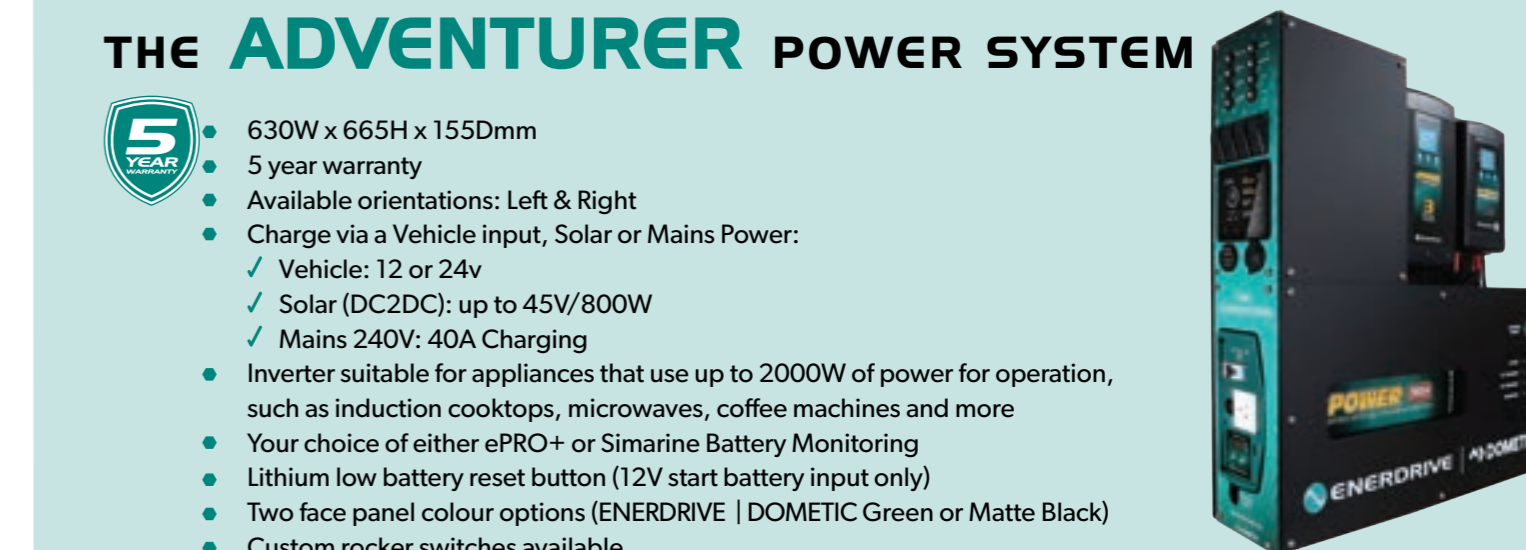

THE ADVENTURER POWER SYSTEM

- 630W x 665H x 155Dmm
- 5 year warranty
- Available orientations: Left & Right
- Charge via a Vehicle input, Solar or Mains Power:
  - ✓ Vehicle: 12 or 24v
  - ✓ Solar (DC2DC): up to 45V/800W
  - ✓ Mains 240V: 40A Charging
- Inverter suitable for appliances that use up to 2000W of power for operation, such as induction cooktops, microwaves, coffee machines and more
- Your choice of either ePRO+ or Simarine Battery Monitoring
- Lithium low battery reset button (12V start battery input only)
- Two face panel colour options (ENERDRIVE | DOMETIC Green or Matte Black)
- Custom rocker switches available