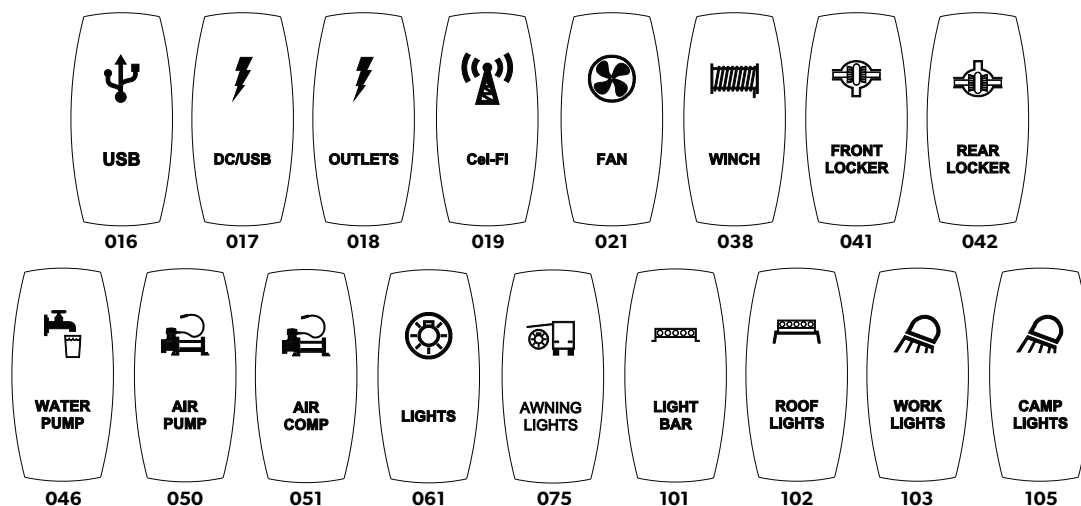

Scan here for more Switch Cover options and order form