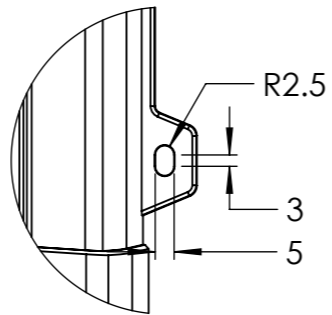

Dimension Drawing - Multi	
CMP125010000	Multi 12/500/20-16 230V
CMP245010000	Multi 24/500/10-16 230V
CMP485010000	Multi 48/500/6-16 230V

Dimensions in mm

**victron energy**  
BLUE POWER