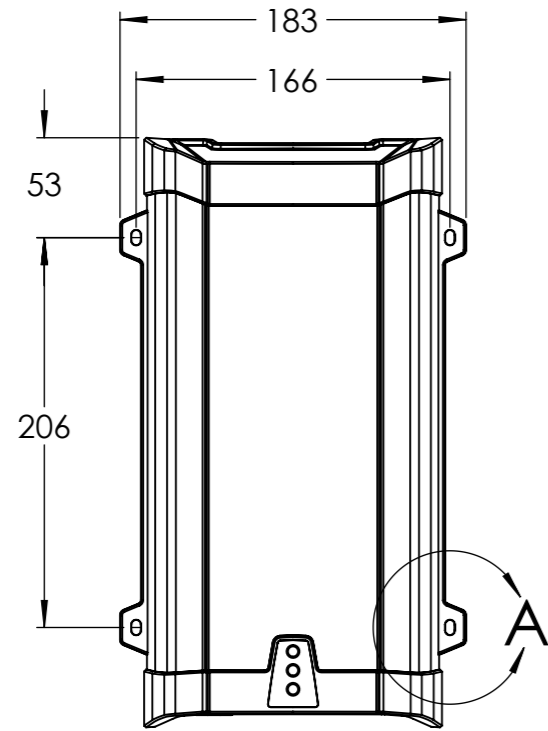

Dimension Drawing - Multi	
CMP125010000	Multi 12/500/20-16 230V
CMP245010000	Multi 24/500/10-16 230V
CMP485010000	Multi 48/500/6-16 230V

Dimensions in mm

**victron energy**  
BLUE POWER