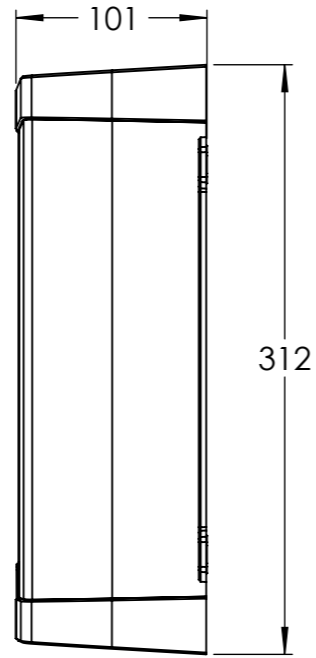

Dimension Drawing - Multi	
CMP125010000	Multi 12/500/20-16 230V
CMP245010000	Multi 24/500/10-16 230V
CMP485010000	Multi 48/500/6-16 230V

Dimensions in mm

**victron energy**  
BLUE POWER