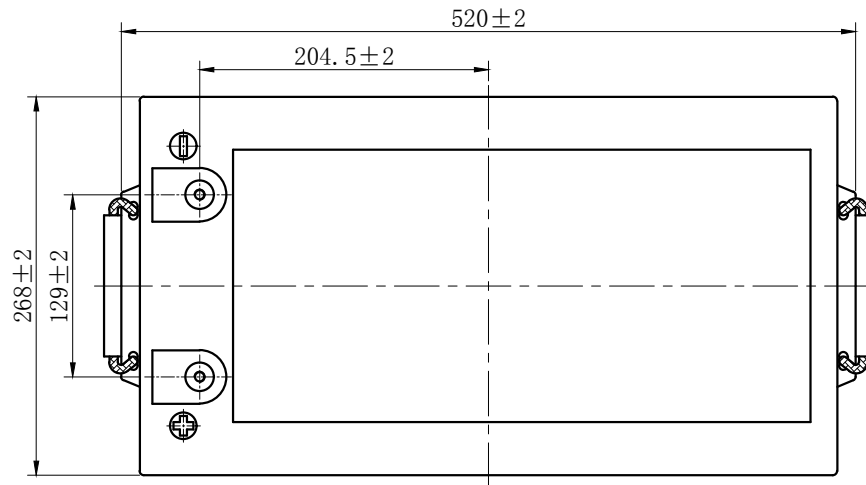

BAT412126101

12V/265Ah GEL
Deep Cycle
Batt. (M8)

BAT412126101

Unit of Measurement (mm)

Date: