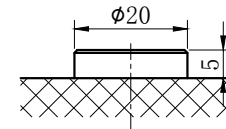

BAT412126101

12V/265Ah GEL
Deep Cycle
Batt. (M8)

BAT412126101

Unit of Measurement (mm)

Date: