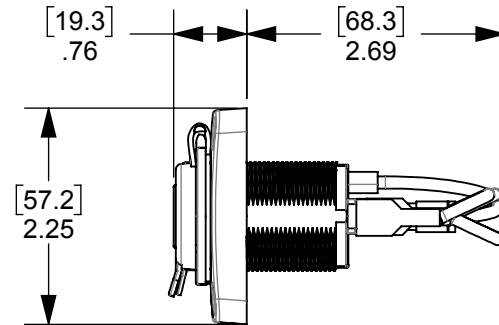

THIS DRAWING AND THE INFORMATION CONTAINED WITHIN IT ARE CONFIDENTIAL AND MAY NOT BE COPIED OR DISCLOSED WITHOUT THE WRITTEN PERMISSION OF BLUE SEA SYSTEMS.

THIRD ANGLE PROJECTION

BLUE SEA
SYSTEMS

425 Sequoia Drive Bellingham, WA 98226
Phone (360)738-8230 Fax (360)734-4195

4355 - BelowDeck™ Panel
15A Circuit Breaker, 12V Socket,
2x 2.1A Dual USB Chargers

SIZE A	DWG. NO. 4355 - Dimension Drawing	REV. 0A
SCALE 1:2	WEIGHT: --	SHEET 1 OF 1