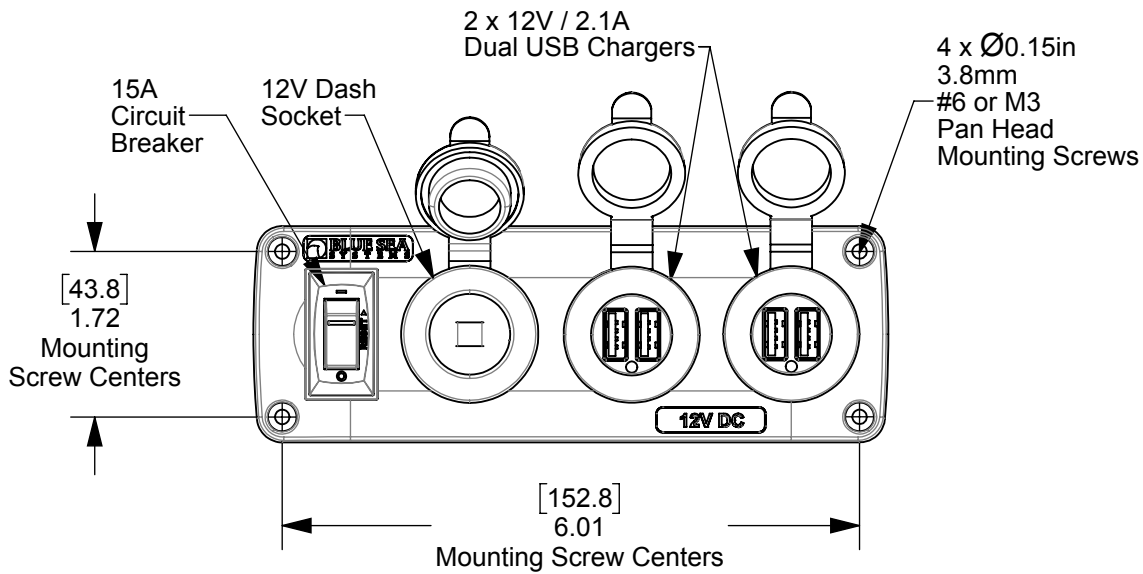

THIS DRAWING AND THE INFORMATION CONTAINED WITHIN IT ARE CONFIDENTIAL AND MAY NOT BE COPIED OR DISCLOSED WITHOUT THE WRITTEN PERMISSION OF BLUE SEA SYSTEMS.

THIRD ANGLE PROJECTION

BLUE SEA
SYSTEMS

425 Sequoia Drive Bellingham, WA 98226
Phone (360)738-8230 Fax (360)734-4195

4355 - BelowDeck™ Panel
15A Circuit Breaker, 12V Socket,
2x 2.1A Dual USB Chargers

SIZE A	DWG. NO. 4355 - Dimension Drawing	REV. 0A
SCALE 1:2	WEIGHT: --	SHEET 1 OF 1