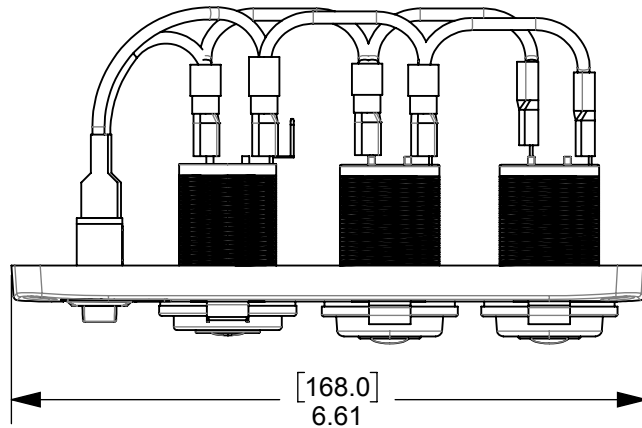

THIS DRAWING AND THE INFORMATION CONTAINED WITHIN IT ARE CONFIDENTIAL AND MAY NOT BE COPIED OR DISCLOSED WITHOUT THE WRITTEN PERMISSION OF BLUE SEA SYSTEMS.

THIRD ANGLE PROJECTION

BLUE SEA
SYSTEMS

425 Sequoia Drive Bellingham, WA 98226
Phone (360)738-8230 Fax (360)734-4195

4355 - BelowDeck™ Panel
15A Circuit Breaker, 12V Socket,
2x 2.1A Dual USB Chargers

SIZE A	DWG. NO. 4355 - Dimension Drawing	REV. 0A
SCALE 1:2	WEIGHT: --	SHEET 1 OF 1