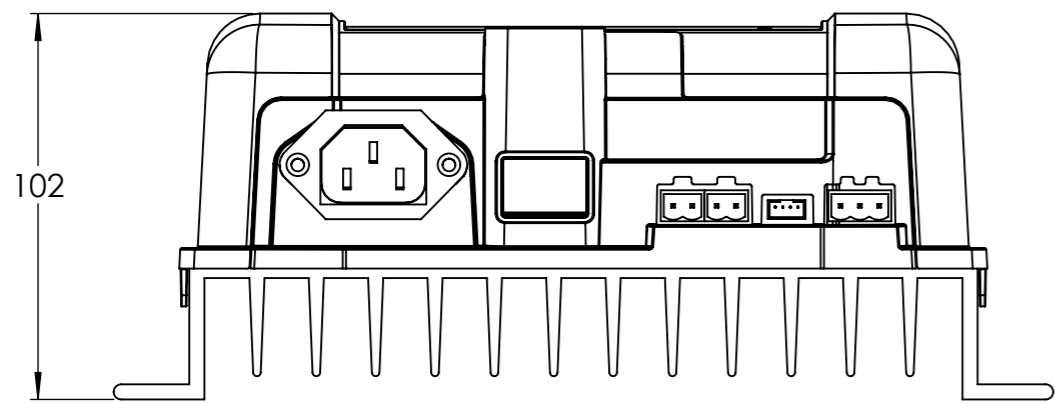

Dimension Drawing - Phoenix Smart IP43 Charger (1+1)	
PSC123051085	Phoenix Smart IP43 Charger 12/30(1+1) 230V
PSC125051085	Phoenix Smart IP43 Charger 12/50(1+1) 230V
PSC241651085	Phoenix Smart IP43 Charger 24/16(1+1) 230V
PSC242551085	Phoenix Smart IP43 Charger 24/25(1+1) 230V

DETAIL A
SCALE 1 : 1

DETAIL B
SCALE 1 : 1

Dimensions in mm