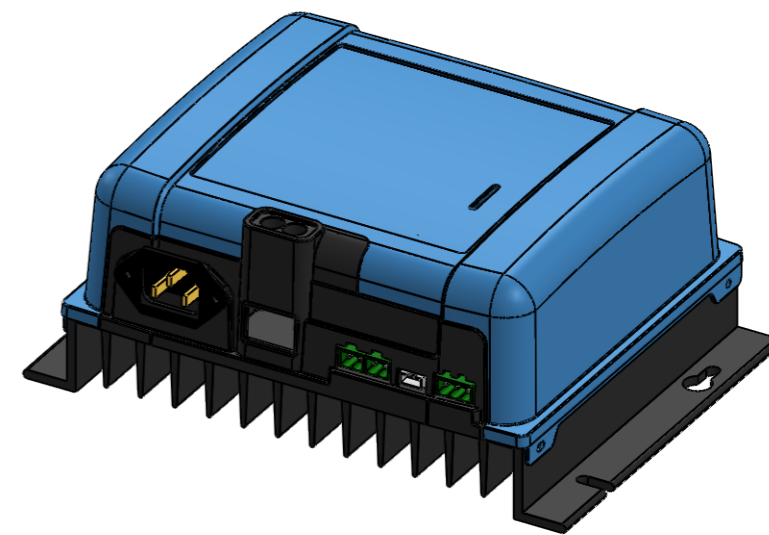

Dimension Drawing - Phoenix Smart IP43 Charger (1+1)	
PSC123051085	Phoenix Smart IP43 Charger 12/30(1+1) 230V
PSC125051085	Phoenix Smart IP43 Charger 12/50(1+1) 230V
PSC241651085	Phoenix Smart IP43 Charger 24/16(1+1) 230V
PSC242551085	Phoenix Smart IP43 Charger 24/25(1+1) 230V

DETAIL A
SCALE 1 : 1

DETAIL B
SCALE 1 : 1

Dimensions in mm