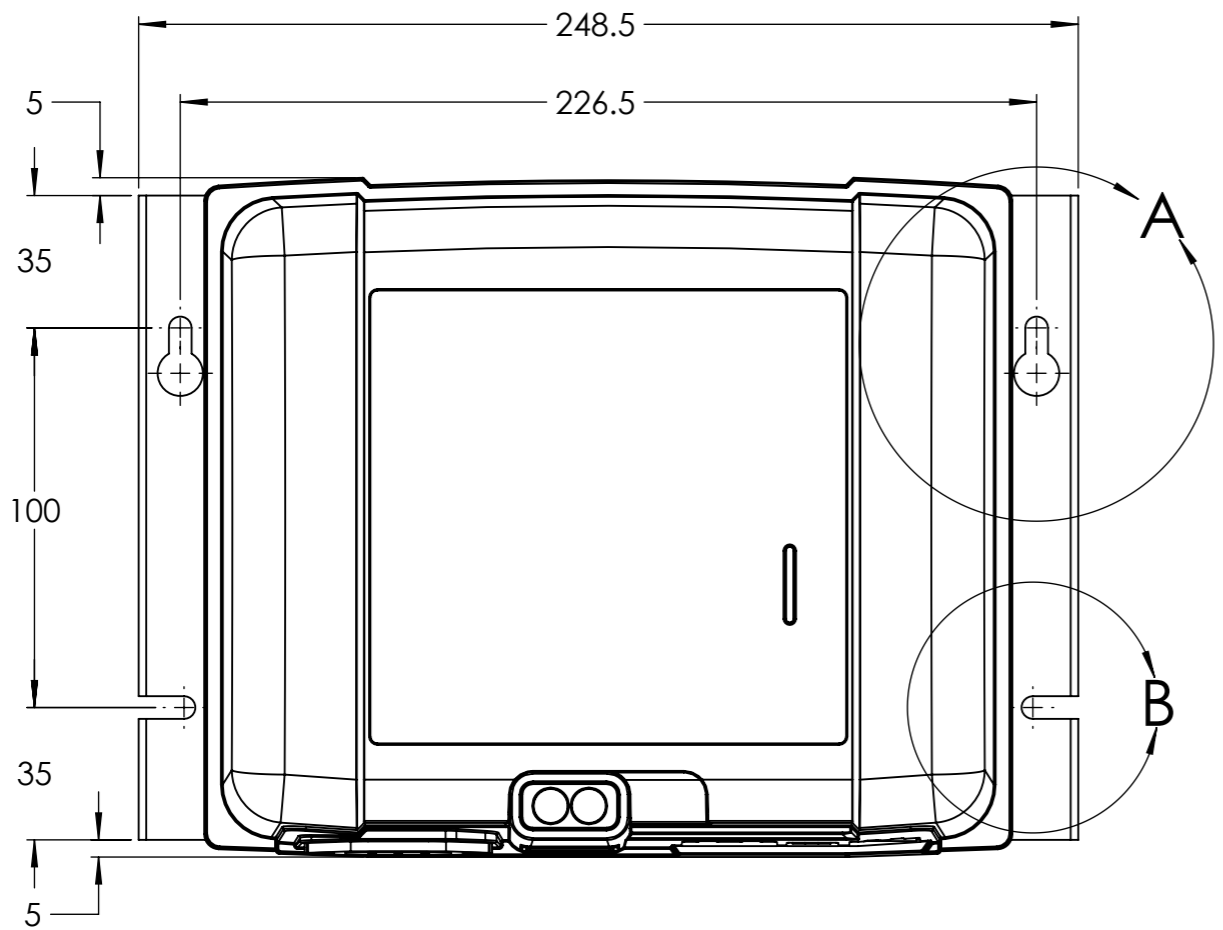

Dimension Drawing - Phoenix Smart IP43 Charger (1+1)	
PSC123051085	Phoenix Smart IP43 Charger 12/30(1+1) 230V
PSC125051085	Phoenix Smart IP43 Charger 12/50(1+1) 230V
PSC241651085	Phoenix Smart IP43 Charger 24/16(1+1) 230V
PSC242551085	Phoenix Smart IP43 Charger 24/25(1+1) 230V

DETAIL A
SCALE 1 : 1

DETAIL B
SCALE 1 : 1

Dimensions in mm