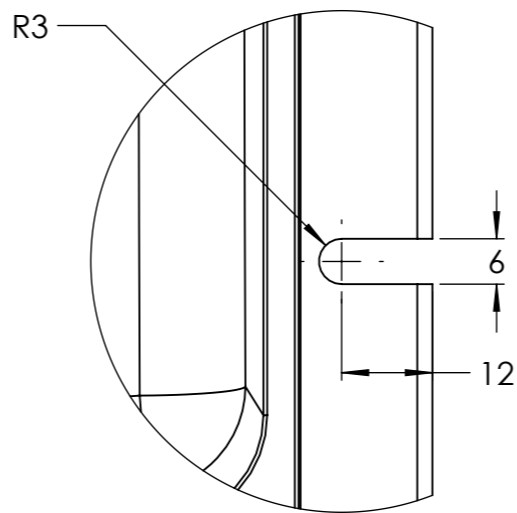

Dimension Drawing - Phoenix Smart IP43 Charger (1+1)	
PSC123051085	Phoenix Smart IP43 Charger 12/30(1+1) 230V
PSC125051085	Phoenix Smart IP43 Charger 12/50(1+1) 230V
PSC241651085	Phoenix Smart IP43 Charger 24/16(1+1) 230V
PSC242551085	Phoenix Smart IP43 Charger 24/25(1+1) 230V

DETAIL A
SCALE 1 : 1

DETAIL B
SCALE 1 : 1

Dimensions in mm