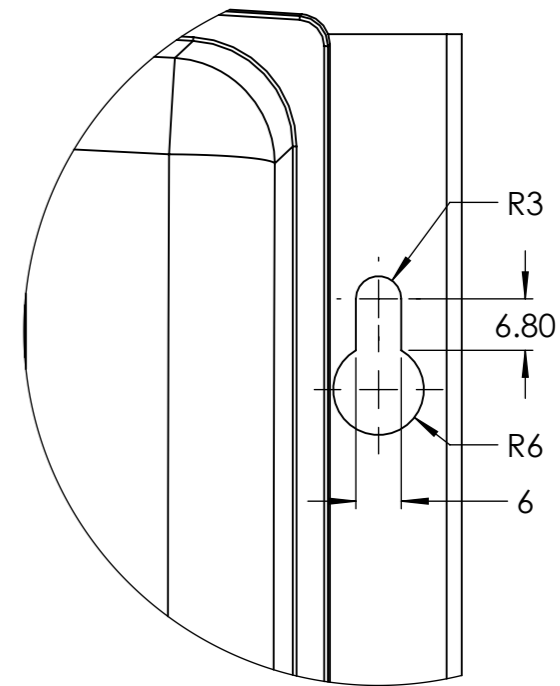

Dimension Drawing - Phoenix Smart IP43 Charger (1+1)	
PSC123051085	Phoenix Smart IP43 Charger 12/30(1+1) 230V
PSC125051085	Phoenix Smart IP43 Charger 12/50(1+1) 230V
PSC241651085	Phoenix Smart IP43 Charger 24/16(1+1) 230V
PSC242551085	Phoenix Smart IP43 Charger 24/25(1+1) 230V

DETAIL A
SCALE 1 : 1

DETAIL B
SCALE 1 : 1

Dimensions in mm