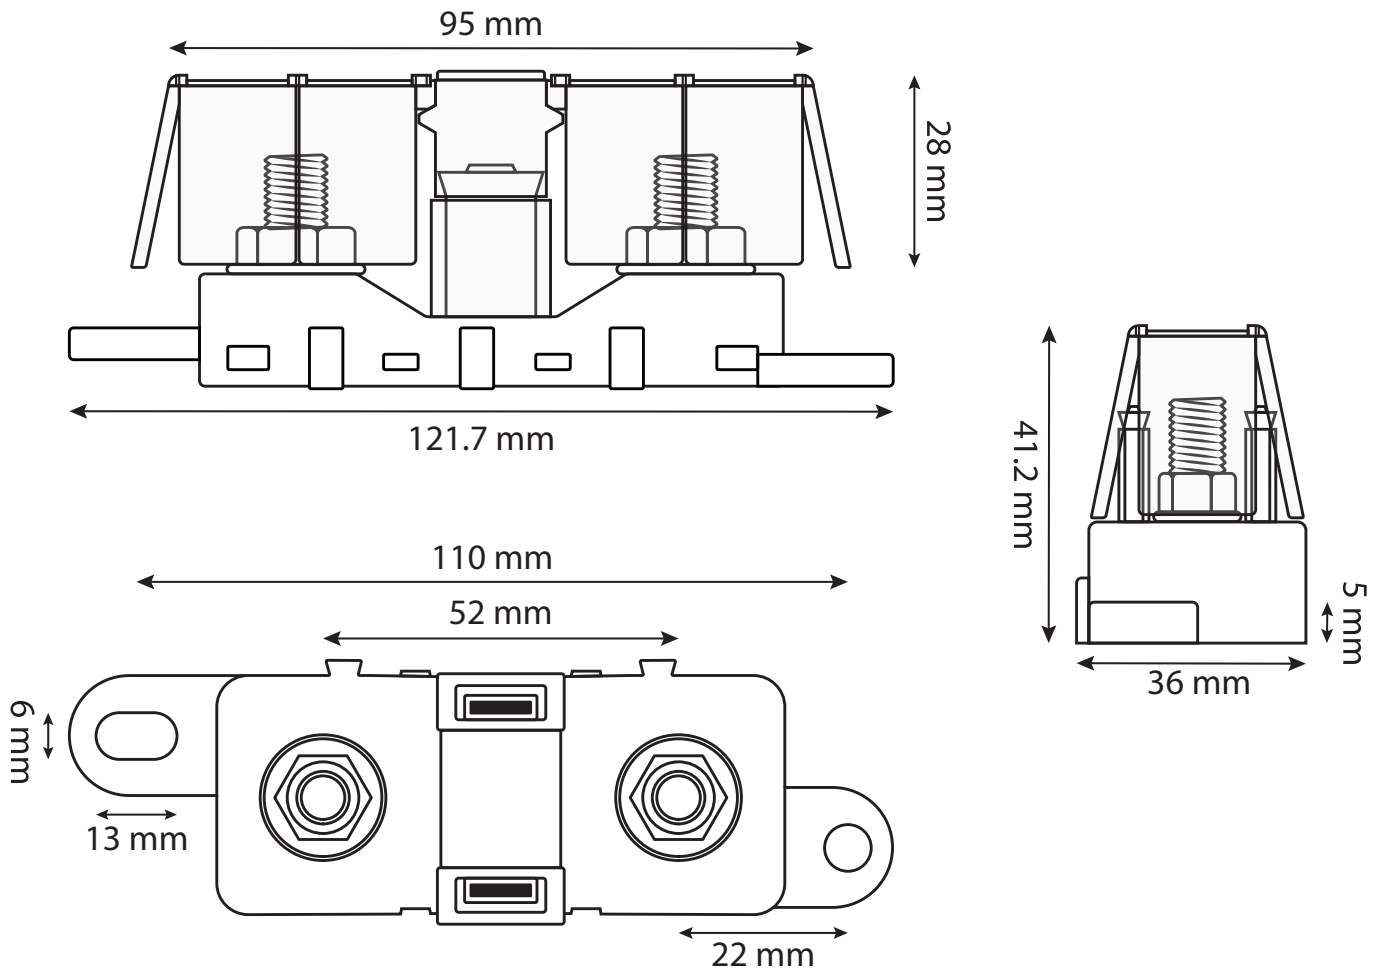

Suitable for:

3 YEAR
WARRANTY

ALVOLTA MODULAR AMG/MEGA FUSE HOLDER

ALV-AMG-MH

Specifications:

Maximum Voltage	48V DC
Maximum Holder Current	400A
Maximum Current With Linking Plates Connected	600A
Fuse Type	AMG/Mega Fuses
Stud Type	M8 (8mm)
Stud Material	Stainless Steel
Cover Material	Red Silicon
Base Material	PPS Plastic
Colour	Black with Red Cover
Dimensions	121.7 x 34.4 x 41.2mm

Model Diagram:

*All data and specifications provided in this datasheet are tested under standard test conditions, and may deviate marginally from actual values. Alvolta and its associates reserve the right to make modifications to the provided information without notice. Alvolta maintains the goal to supply customers with the most recent information regarding its products.